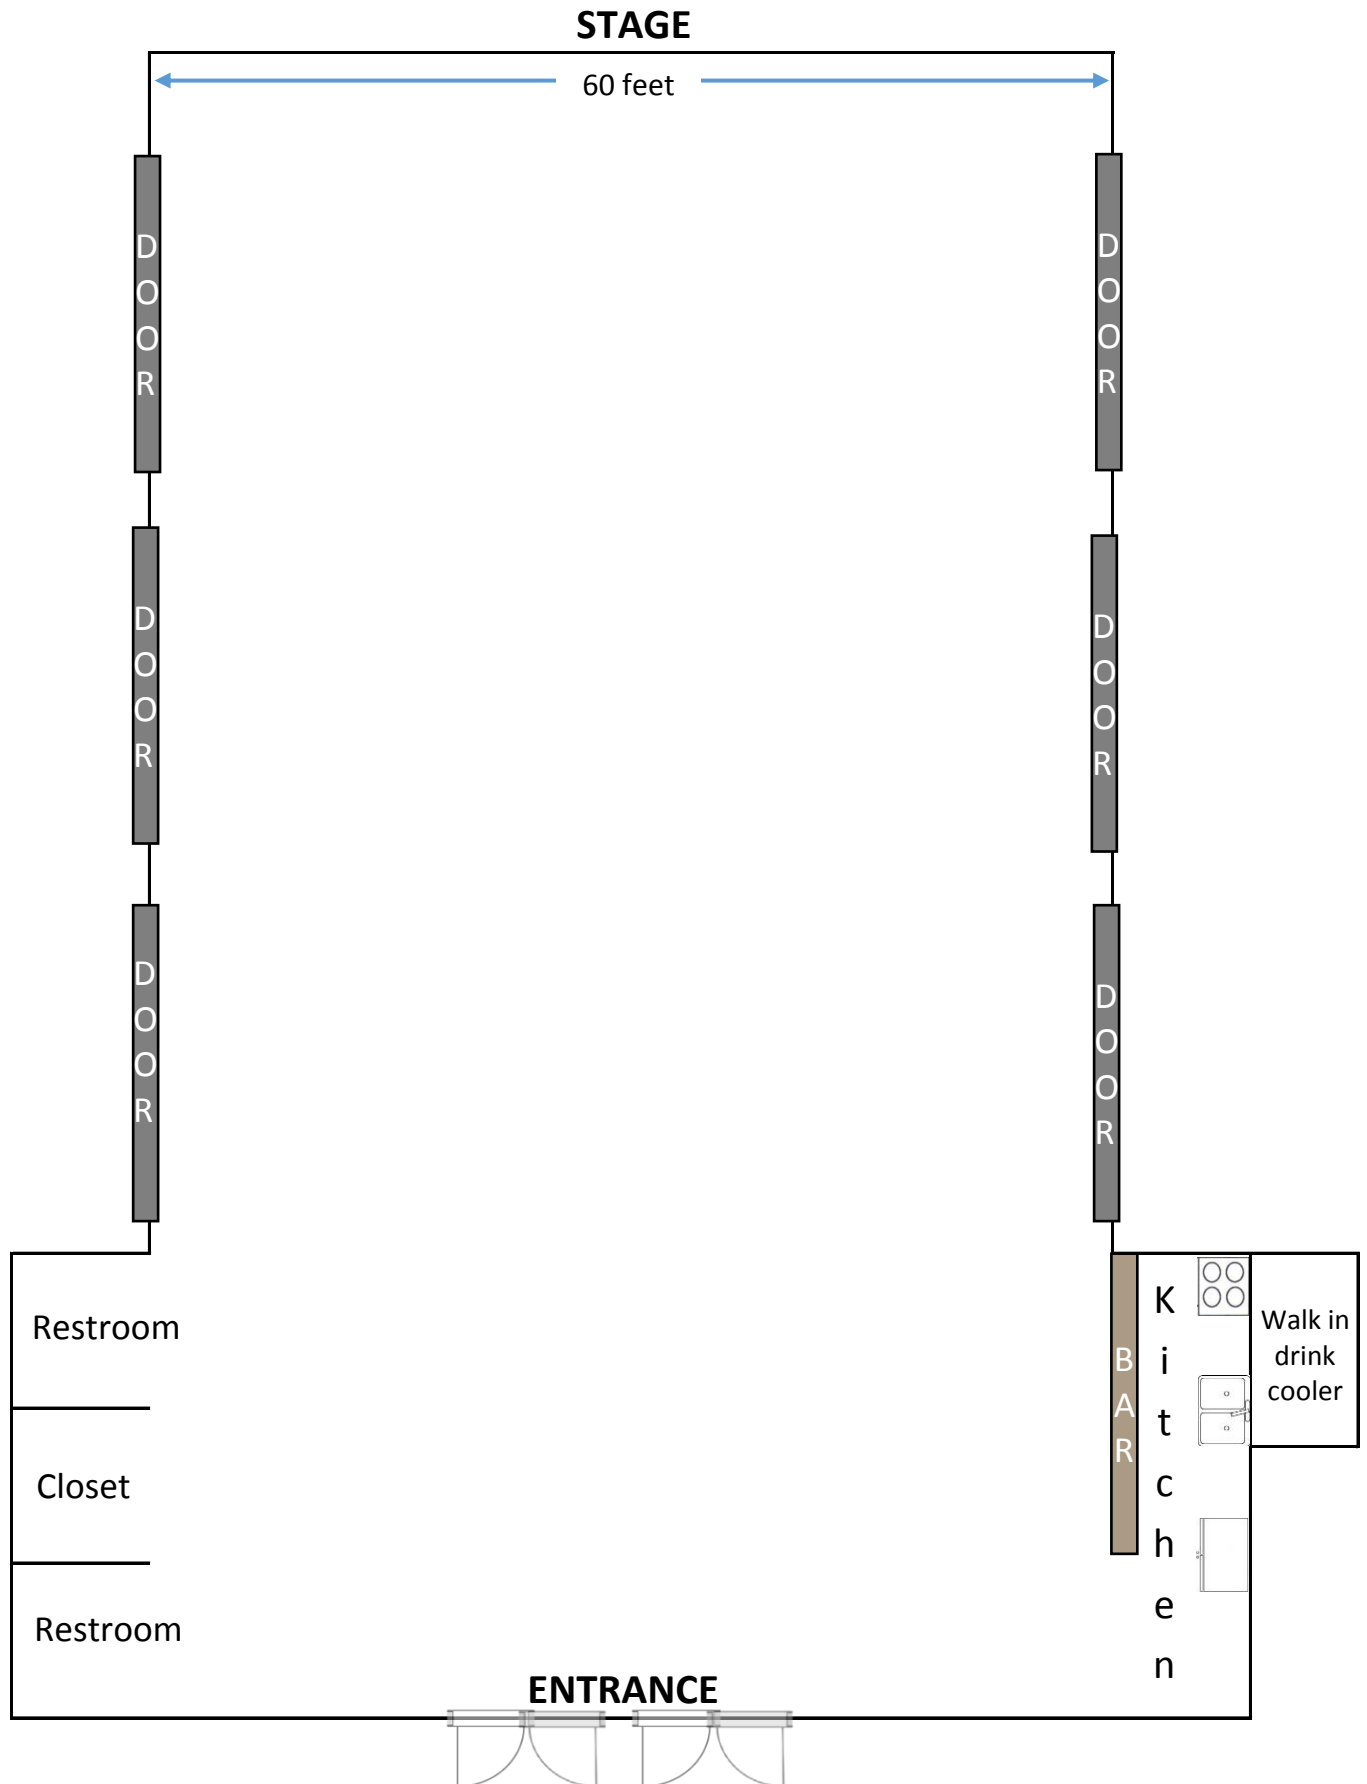

Pioneer Pavilion Layout

Please draw the set up you desire. There are 60 tables and 700 chairs available.